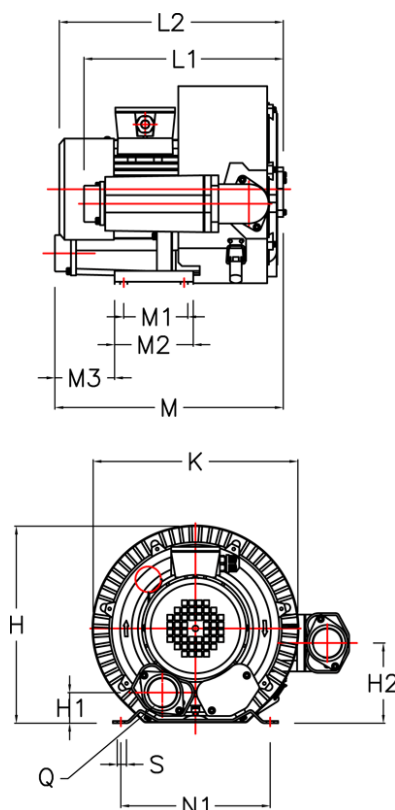

Data Sheet

Article number: 2761637575021

Description: KLEEblower KB6375 7,5/8,6 kW
3x400/690V 50/60Hz double stage

Measures

H = 416.5	M2 = 180
H1 = 98	M3 = 252
H2 = 158	N1 = 290
K = 424	Noise level dB 50/60Hz = 75/79
L1 = 380	Q = 2-PF 2" (NPT 2")
L2 = 618	S = 4 x Ø15
M = 598	
M1 = 140	